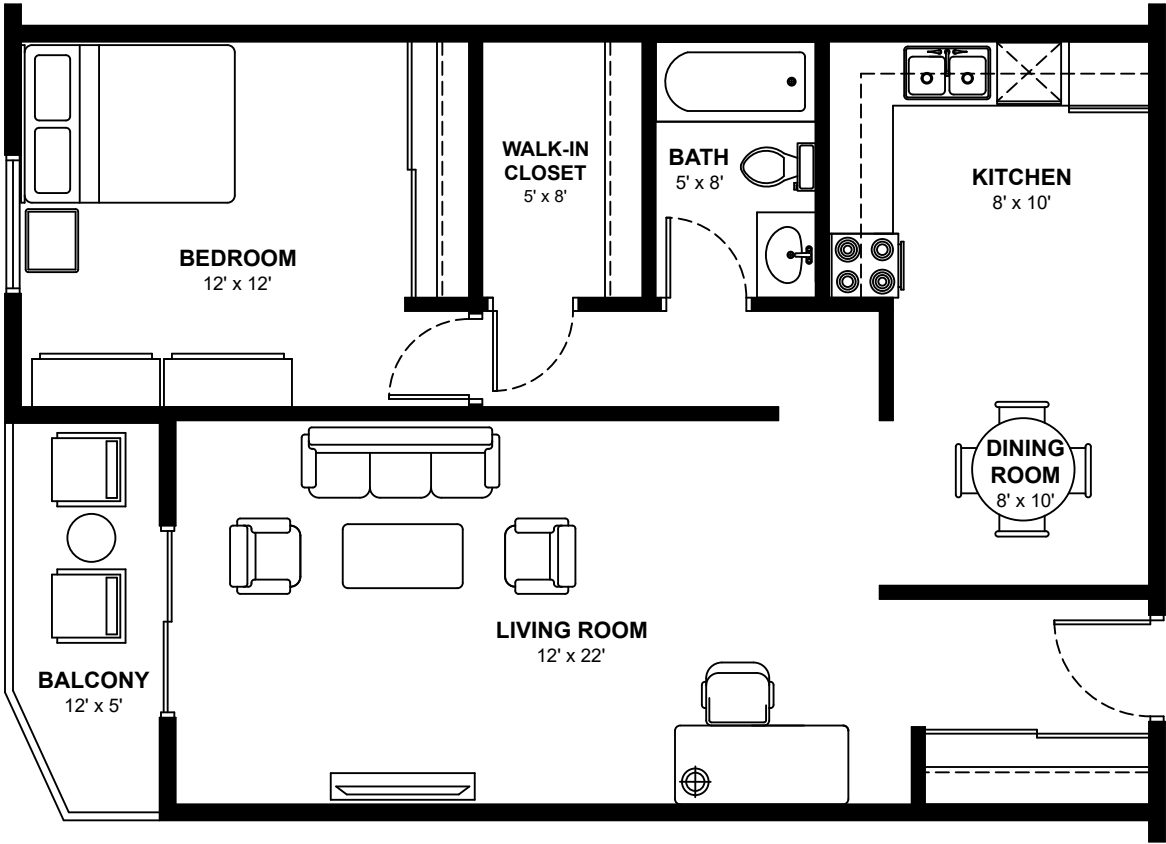

695 PROUDFOOT LANE

695 Proudfoot Lane, London

One Bedroom Apartments

Approximately 780 sq. ft.

These floor plans are representative only. All dimensions are approximate.